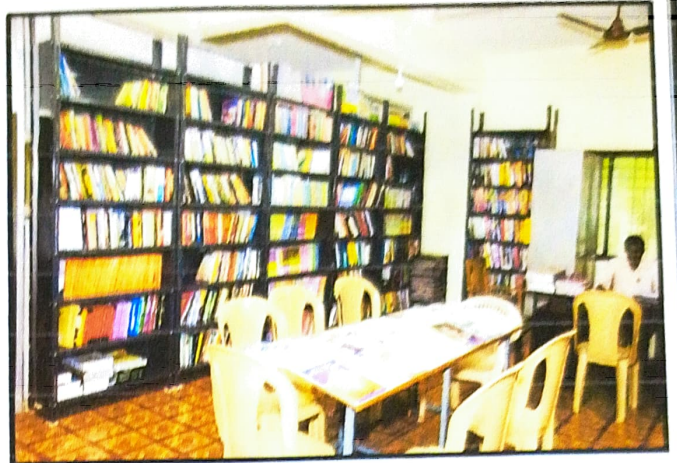

Principal
Padmashri Babasaheb Vengurlekar
Mahavidyalaya, Pandurtitha

1.1. COLLEGE IT LABORATORY

- ✓ IT Laboratory with fully ac is on first floor Room No.
- ✓ Available services:-
 - a) 22 Pc with high configuration
 - b) 48 hrs inverter back up with four Battery
 - c) Joyster Fiber internet connectivity with 65 Mbps
 - d) Wi-fi connectivity.
 - e) CCTV camera with 1 month back up.
 - f) 10 IOT Kits
- ✓ Total Area :- 672.98 sqft

Principal
Padmashri Babasaheb Vengurlekar
Mahavidyalaya, Pandurtitha

COLLEGE LIBRARY

- ✓ College Library is on second floor room no.
- ✓ Total Area: 323.4 sqft

LIBRARY STUDY ROOM

- ✓ Study room is also available in Library
- ✓ Study Room Strength – 24 Members can use the study room for reading, study.
- ✓ Study Room total area:- 198 sqft